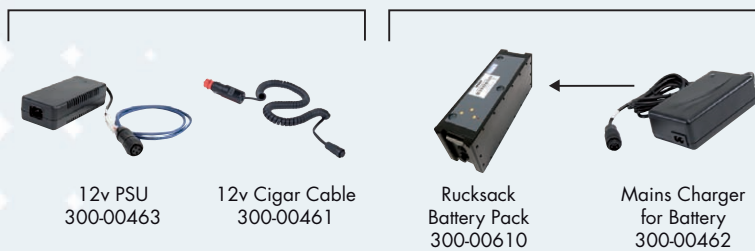

RUCKSACK TRANSPORTABLE KIT (MK2)

ORDERING GUIDE

4. ANTENNAS

AUDIO

3. CONTROL

2. SRG3500

1. TRANSPORTABLE KIT

POWER

RUCKSACK

RUCKSACK TRANSPORTABLE KIT (MK2) ORDERING GUIDE

SUPPORTING DOCUMENTATION

Sepura Transportable - Rucksack Kit: MOD-07-400, Transportable Kits: SB-P-06-4075, Transportable Radio Replacement: SB-E-06-5005, Transportable Kits: SB-P-07-4090

1. TRANSPORTABLE KIT (MK2)	PART NO.
Rucksack Transportable Kit (MK2)	300-00608
Includes:	
Rugged Enclosure	
Remote Speaker Mic	
12v PSU	
Endplate (use when no battery is fitted)	
Note: Does not include battery, battery charger or rucksack	
2. SRG3500	PART NO.
Please refer to your Sepura sales contact for the SRG part number	
Transceiver Includes:	
Mounting Plate	300-00086
Power Cable	300-00066
Note: Can be ordered with a console	300-00149
3. CONTROL	PART NO.
Transportable Console Mounting Kit (for semi permanent fitting)	300-00362
Console Curly Lead Kit including pouch	300-00590
Remote Control Unit – standard RCU 800mm Black cable (needs Accessory Lead A)	300-00302