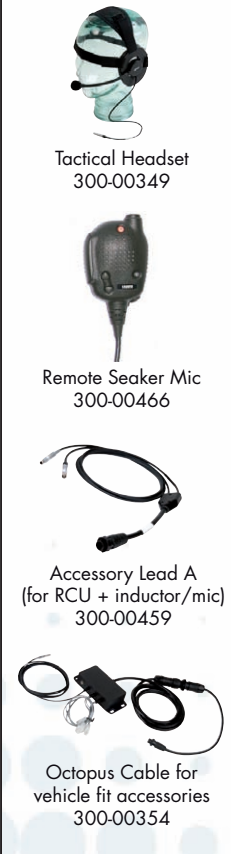

RUCKSACK TRANSPORTABLE KIT (MK2)

ORDERING GUIDE

4. ANTENNAS

AUDIO

3. CONTROL

2. SRG3500

1. TRANSPORTABLE KIT

POWER

1. TRANSPORTABLE KIT (MK2)	PART NO.
Rucksack Transportable Kit (MK2)	300-00608
Includes:	
Rugged Enclosure	
Remote Speaker Mic	
12v PSU	
Endplate (use when no battery is fitted)	
Note: Does not include battery, battery charger or rucksack	
2. SRG3500	PART NO.
Please refer to your Sepura sales contact for the SRG part number	
Transceiver Includes:	
Mounting Plate	300-00086
Power Cable	300-00066
Note: Can be ordered with a console	300-00149
3. CONTROL	PART NO.
Transportable Console Mounting Kit (for semi permanent fitting)	300-00362
Console Curly Lead Kit including pouch	300-00590
Remote Control Unit – standard RCU 800mm Black cable (needs Accessory Lead A)	300-00302