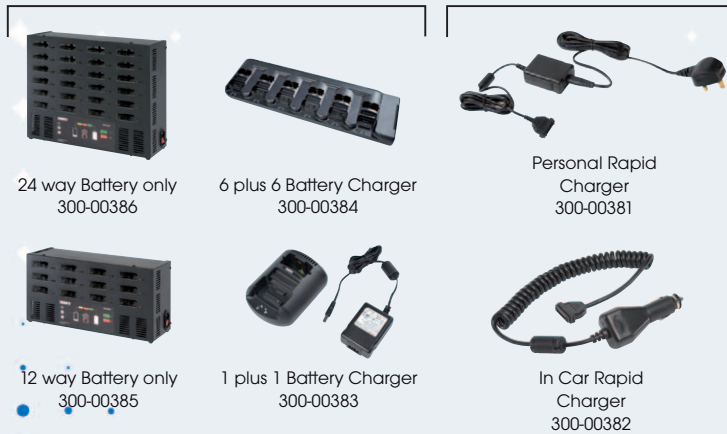

STP8000, STP8100 & STP8200

5. CARRY ACCESSORY

2. ANTENNA

3. BATTERY

4. CHARGER

7. REMOTE SPEAKER MIC

6. EAR PIECE

ORDERING GUIDES

1. STP8000, STP8100 & STP8200

Please refer to your Sepura sales contact for the STP8000, STP8100 & STP8200 part numbers.

2. ANTENNA

	PART NO.
Compressed Helical 380-414MHz (396MHz) ●	300-00414
Compressed Helical 400-433MHz (416MHz) ○	300-00415
Extended Helical 300-344MHz (322MHz) ●	300-00707
Extended Helical 344-372MHz (360MHz) ●	300-00652
Extended Helical 380-400MHz (390MHz) ●	300-00661
Extended Helical 380-430MHz (405MHz) ●	300-00417
Extended Helical 410-430MHz (420MHz) ○	300-00662
Extended Helical 407-473MHz (440MHz) ●	300-00499
Extended Helical 450-470MHz (460MHz) ○	300-00663
1/4 wave 300-344MHz (322MHz) ●	300-00708
1/4 wave whip 380-430MHz (405MHz) ●	300-00418
1/4 wave 806-870MHz (838MHz) ●	300-00498